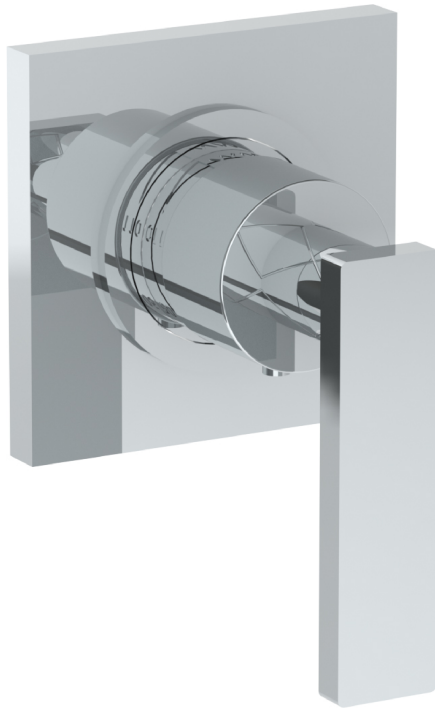

71-T15-LLD4

Wall Mounted Thermostatic Shower Trim

For use with SS-TH50 miniature thermostatic rough

Meets the applicable requirements of ASME A112.18.1-2005/CSA B125.1-05, entitled "Plumbing Supply Fittings"

WATERMARK DESIGNS 8/26/2019

350 Dewitt Ave Brooklyn NY 11207 USA T 718 257 2800 F 718 257 2144 info@watermark-designs.com

71-T15-LLP5

Wall Mounted Thermostatic Shower Trim

For use with SS-TH50 miniature thermostatic rough

71-T15-LLO6

Wall Mounted Thermostatic Shower Trim

For use with SS-TH50 miniature thermostatic rough

Meets the applicable requirements of ASME A112.18.1-2005/CSA B125.1-05, entitled "Plumbing Supply Fittings"