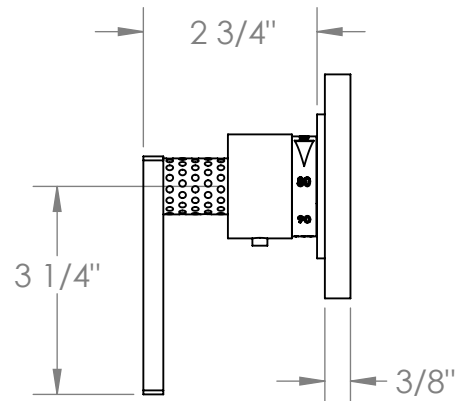

71-T15-LLD4

Wall Mounted Thermostatic Shower Trim

For use with SS-TH50 miniature thermostatic rough

Meets the applicable requirements of ASME A112.18.1-2005/CSA B125.1-05, entitled "Plumbing Supply Fittings"

WATERMARK DESIGNS 8/26/2019

350 Dewitt Ave Brooklyn NY 11207 USA T 718 257 2800 F 718 257 2144 info@watermark-designs.com

71-T15-LLP5

Wall Mounted Thermostatic Shower Trim

For use with SS-TH50 miniature thermostatic rough

71-T15-LLO6

Wall Mounted Thermostatic Shower Trim

For use with SS-TH50 miniature thermostatic rough

Meets the applicable requirements of ASME A112.18.1-2005/CSA B125.1-05, entitled "Plumbing Supply Fittings"