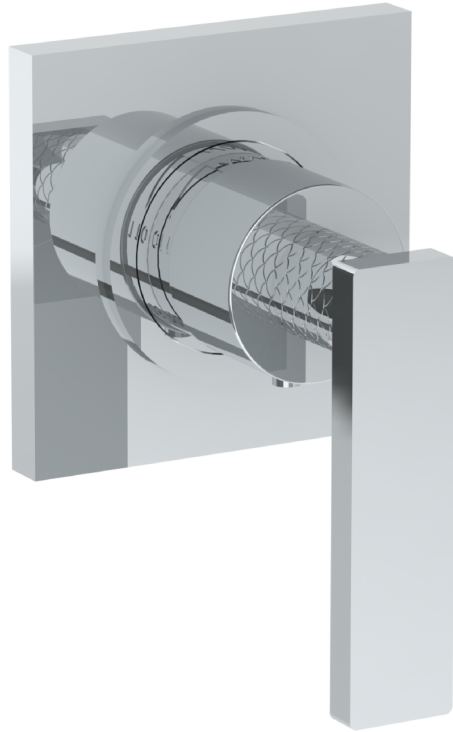

71-T15-LLD4

Wall Mounted Thermostatic Shower Trim

For use with SS-TH50 miniature thermostatic rough

Meets the applicable requirements of ASME A112.18.1-2005/CSA B125.1-05, entitled "Plumbing Supply Fittings"

WATERMARK DESIGNS 8/26/2019

350 Dewitt Ave Brooklyn NY 11207 USA T 718 257 2800 F 718 257 2144 info@watermark-designs.com

71-T15-LLP5

Wall Mounted Thermostatic Shower Trim

For use with SS-TH50 miniature thermostatic rough

Meets the applicable requirements of ASME A112.18.1-2005/CSA B125.1-05, entitled "Plumbing Supply Fittings"

WATERMARK DESIGNS 8/26/2019

350 Dewitt Ave Brooklyn NY 11207 USA T 718 257 2800 F 718 257 2144 info@watermark-designs.com

71-T15-LLO6

Wall Mounted Thermostatic Shower Trim

For use with SS-TH50 miniature thermostatic rough

Meets the applicable requirements of ASME A112.18.1-2005/CSA B125.1-05, entitled "Plumbing Supply Fittings"