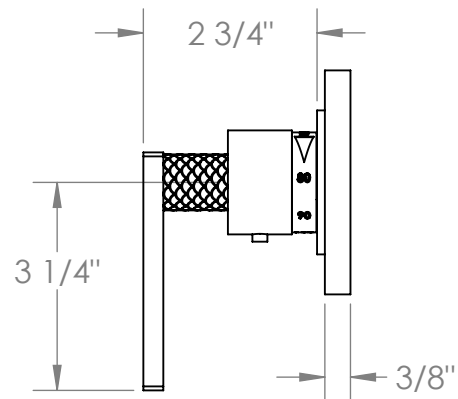

71-T15-LLD4

Wall Mounted Thermostatic Shower Trim

For use with SS-TH50 miniature thermostatic rough

Meets the applicable requirements of ASME A112.18.1-2005/CSA B125.1-05, entitled "Plumbing Supply Fittings"

Meets the applicable requirements of ASME A112.18.1-2005/CSA B125.1-05, entitled "Plumbing Supply Fittings"

WATERMARK DESIGNS 8/26/2019

350 Dewitt Ave Brooklyn NY 11207 USA T 718 257 2800 F 718 257 2144 info@watermark-designs.com

71-T15-LLO6

Wall Mounted Thermostatic Shower Trim

For use with SS-TH50 miniature thermostatic rough

Meets the applicable requirements of ASME A112.18.1-2005/CSA B125.1-05, entitled "Plumbing Supply Fittings"