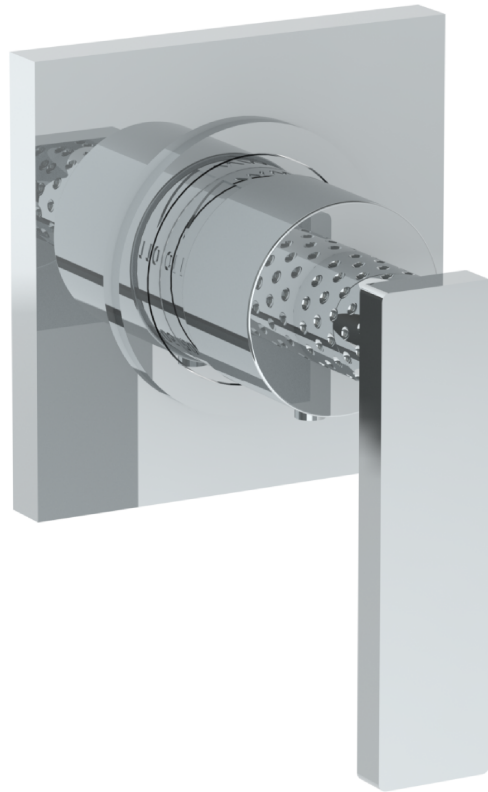

71-T15-LLD4

Wall Mounted Thermostatic Shower Trim

For use with SS-TH50 miniature thermostatic rough

Meets the applicable requirements of ASME A112.18.1-2005/CSA B125.1-05, entitled "Plumbing Supply Fittings"

WATERMARK DESIGNS 8/26/2019

350 Dewitt Ave Brooklyn NY 11207 USA T 718 257 2800 F 718 257 2144 info@watermark-designs.com

71-T15-LLP5

Wall Mounted Thermostatic Shower Trim

For use with SS-TH50 miniature thermostatic rough

71-T15-LLO6

Wall Mounted Thermostatic Shower Trim

For use with SS-TH50 miniature thermostatic rough

Meets the applicable requirements of ASME A112.18.1-2005/CSA B125.1-05, entitled "Plumbing Supply Fittings"