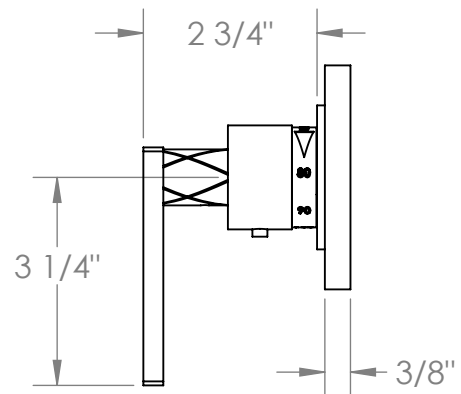

71-T15-LLD4

Wall Mounted Thermostatic Shower Trim

For use with SS-TH50 miniature thermostatic rough

Meets the applicable requirements of ASME A112.18.1-2005/CSA B125.1-05, entitled "Plumbing Supply Fittings"

WATERMARK DESIGNS 8/26/2019

350 Dewitt Ave Brooklyn NY 11207 USA T 718 257 2800 F 718 257 2144 info@watermark-designs.com

71-T15-LLP5

Wall Mounted Thermostatic Shower Trim

For use with SS-TH50 miniature thermostatic rough

71-T15-LLO6

Wall Mounted Thermostatic Shower Trim

For use with SS-TH50 miniature thermostatic rough

Meets the applicable requirements of ASME A112.18.1-2005/CSA B125.1-05, entitled "Plumbing Supply Fittings"